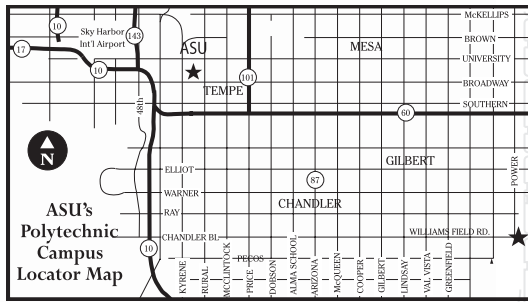

Map to CERI

CERI

Coming into campus from Power Road (heading south):
Head south on Power Road (from the 60). Turn left (east) onto Ray Road. The road will turn sharply to the right (it is now Sossaman). Follow Sossaman for approximately 1 mile, then turn Right on Texas Ave, and then take another immediate Right onto Kent St. Follow this to the stop sign. Our parking lot entrance is on the right. Our building has a green roof and purple metal on the side. The sign above our door says "CERI". Our address is 5810 South Sossaman Road, Suite 106. We are near the Simulator Building and across Kent Street from the Chandler Gilbert General Studies Building.

From Tempe (Tempe Campus):
Drive south on Rural Road and take the Superstition Freeway (US 60) heading east toward Mesa and Apache Junction. Exit the Superstition Freeway at Power Road. Take Power Road south, and follow the 'Coming into campus from Power Road' directions listed above

From Phoenix:
Take Interstate 10 east and exit onto the Superstition Freeway (US 60) heading east toward Mesa and Apache Junction. Exit the Superstition Freeway at Power Road. Take Power Road south, and follow the 'Coming into campus from Power Road' directions listed above

From Flagstaff:
Take Interstate 17 south toward Phoenix. Exit I-17 onto Interstate 10 heading east. Take I-10 and exit onto the Superstition Freeway (US 60) heading east toward Mesa and Apache Junction. Exit the Superstition Freeway at Power Road. Take Power Road south, and follow the 'Coming into campus from Power Road' directions listed above