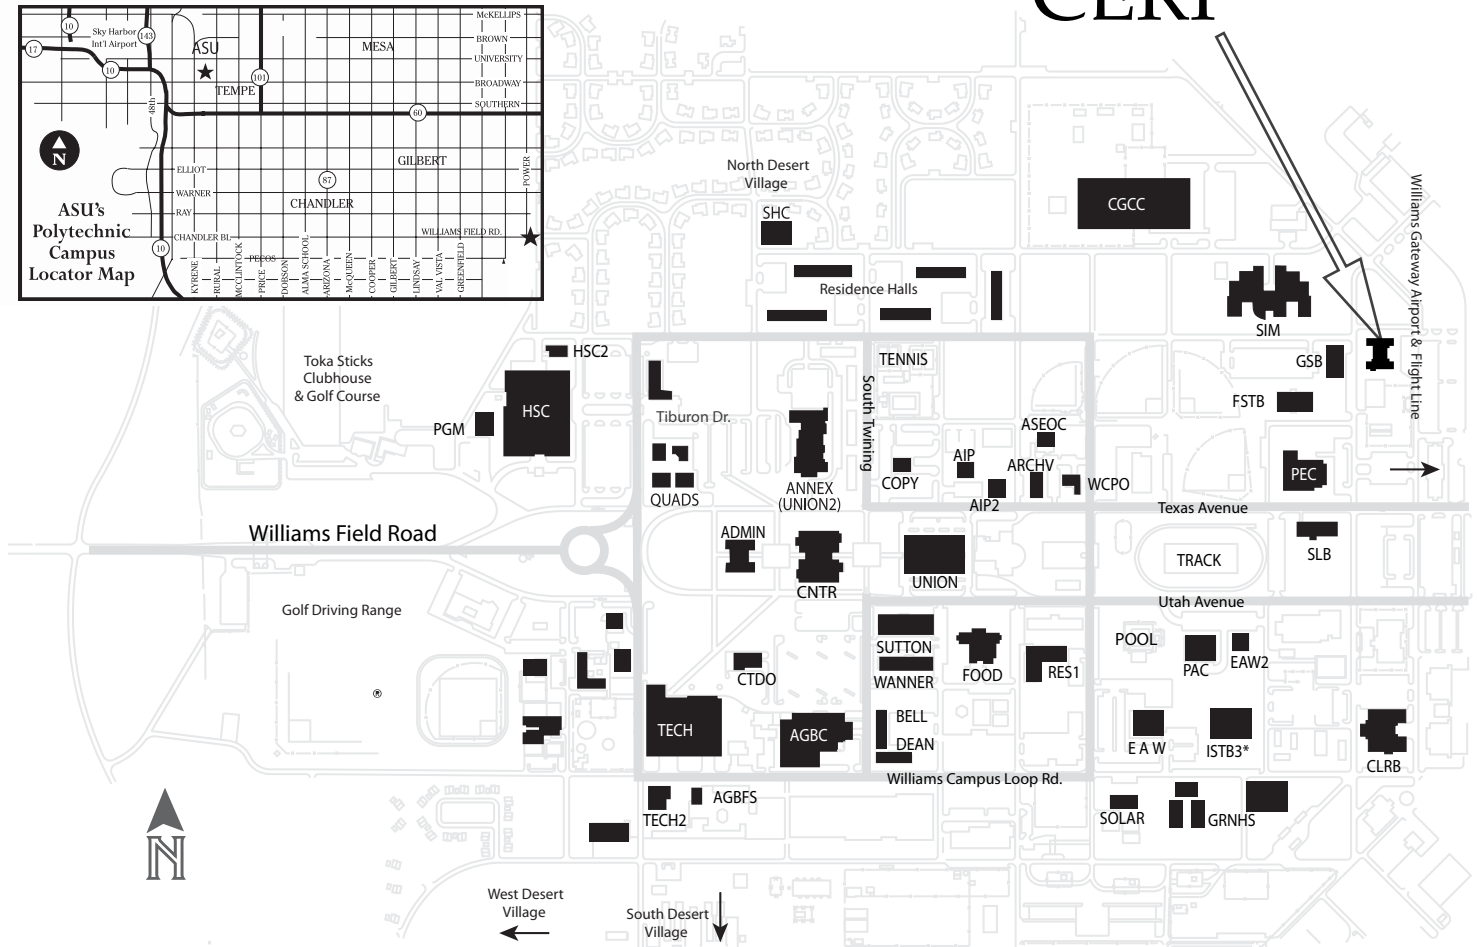

Map to CERI

CERI

Coming into campus from Power Road (heading south):
Head south on Power Road (from the 60). Turn left (east) onto Ray Road. The road will turn sharply to the right (it is now Sossaman). Follow Sossaman for approximately 1 mile, then turn Right on Texas Ave, and then take another immediate Right onto Kent St. Follow this to the stop sign. Our parking lot entrance is on the right. Our building has a green roof and purple metal on the side. The sign above our door says "CERI". Our address is 5810 South Sossaman Road, Suite 106. We are near the Simulator Building and across Kent Street from the Chandler Gilbert General Studies Building.

From Tempe (Tempe Campus):
Drive south on Rural Road and take the Superstition Freeway (US 60) heading east toward Mesa and Apache Junction. Exit the Superstition Freeway at Power Road. Take Power Road south, and follow the 'Coming into campus from Power Road' directions listed above

From Flagstaff:
Take Interstate 17 south toward Phoenix. Exit I-17 onto Interstate 10 heading east. Take I-10 and exit onto the Superstition Freeway (US 60) heading east toward Mesa and Apache Junction. Exit the Superstition Freeway at Power Road. Take Power Road south, and follow the 'Coming into campus from Power Road' directions listed above

From Tucson:
Take Interstate 10 west toward Phoenix. Exit I-10 onto the Superstition Freeway (US 60) heading east toward Mesa and Apache Junction. Exit the Superstition Freeway at Power Road. Take Power Road south, and follow the 'Coming into campus from Power Road' directions listed above